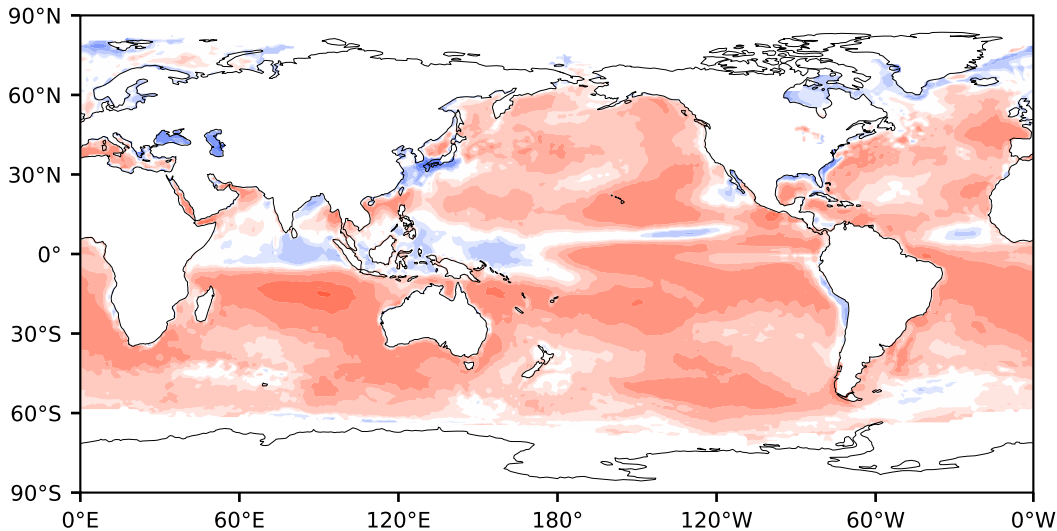

Model - Observations

Max 148.67
Mean 18.66
Min -124.98

RMSE 26.22
CORR 0.92