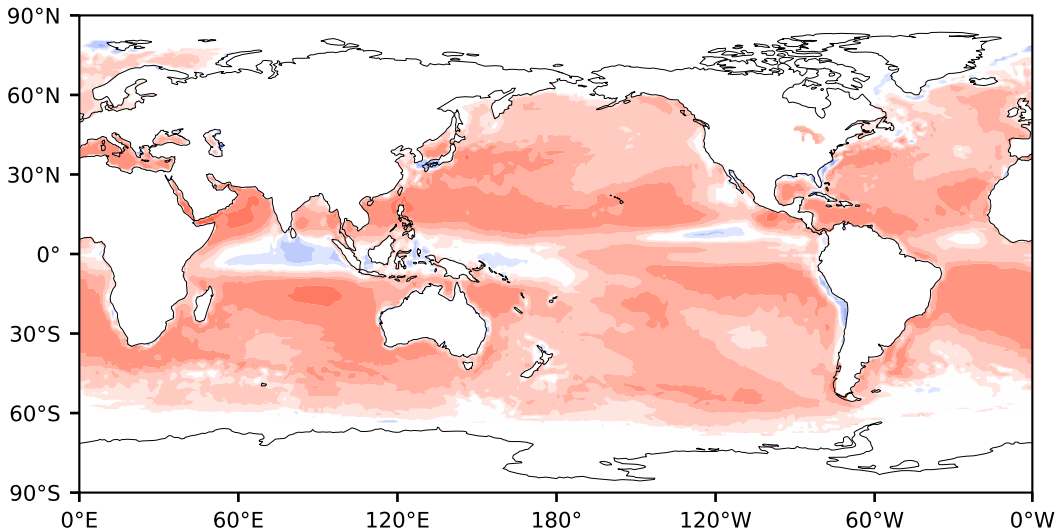

Model - Observations

Max 136.44
Mean 20.94
Min -127.15

RMSE 25.81
CORR 0.95