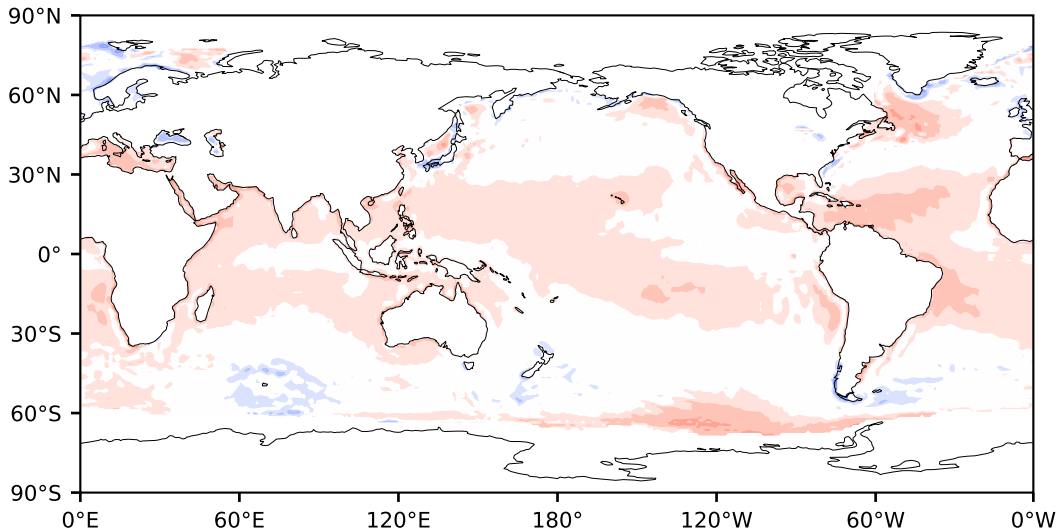

# Model - Observations

Max 82.12  
Mean 4.77  
Min -83.23

RMSE 8.02  
CORR 0.72