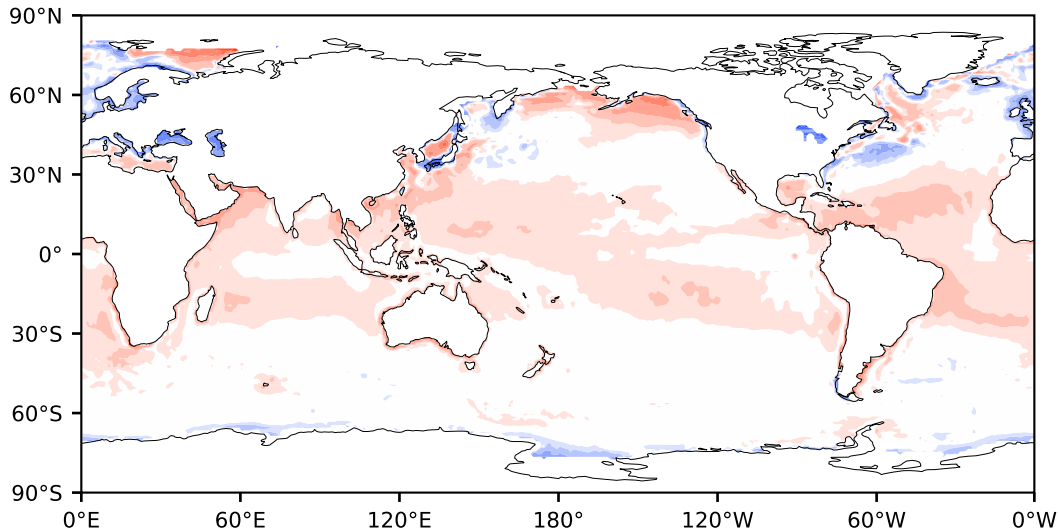

# Model - Observations

Max 147.97  
Mean 4.10  
Min -103.78

RMSE 10.73  
CORR 0.86