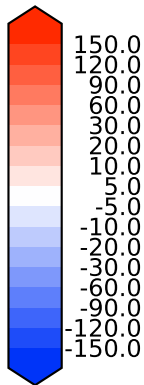

# Model - Observations

Max 157.63  
Mean 17.87  
Min -126.81

RMSE 25.89  
CORR 0.92