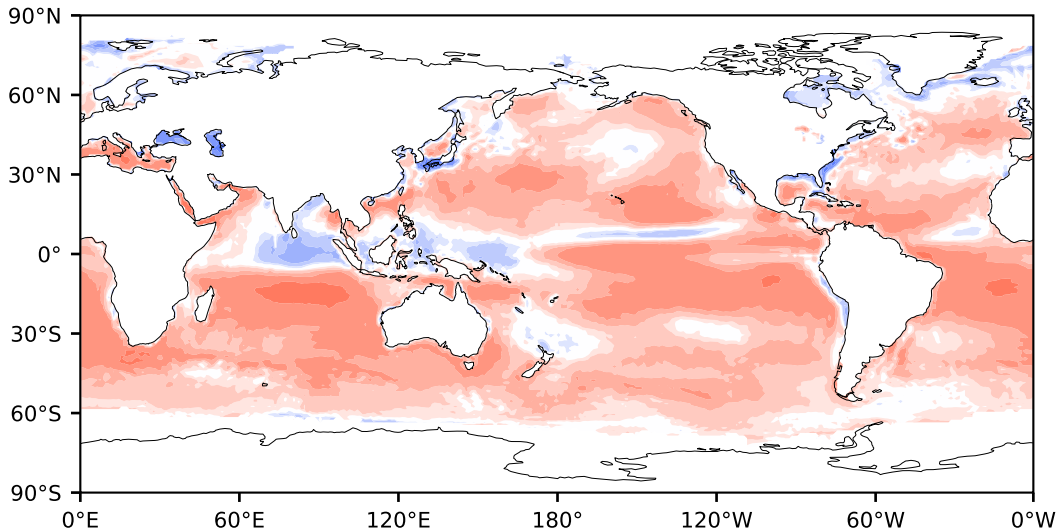

# Model - Observations

Max 157.63  
Mean 17.87  
Min -126.81

RMSE 25.89  
CORR 0.92