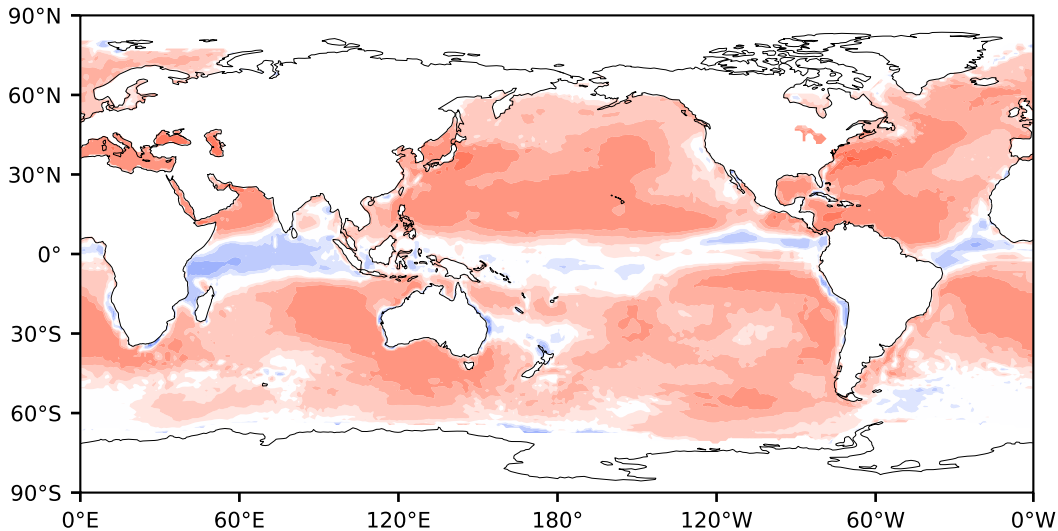

# Model - Observations

Max 123.21  
Mean 18.58  
Min -136.92

RMSE 24.96  
CORR 0.93