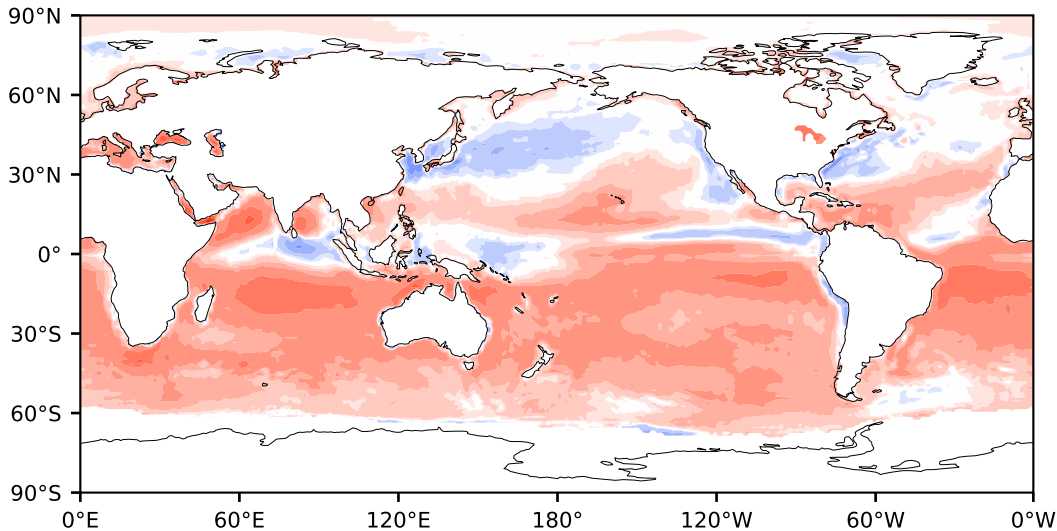

Model - Observations

Max 232.85
Mean 20.57
Min -141.12

RMSE 29.91
CORR 0.94