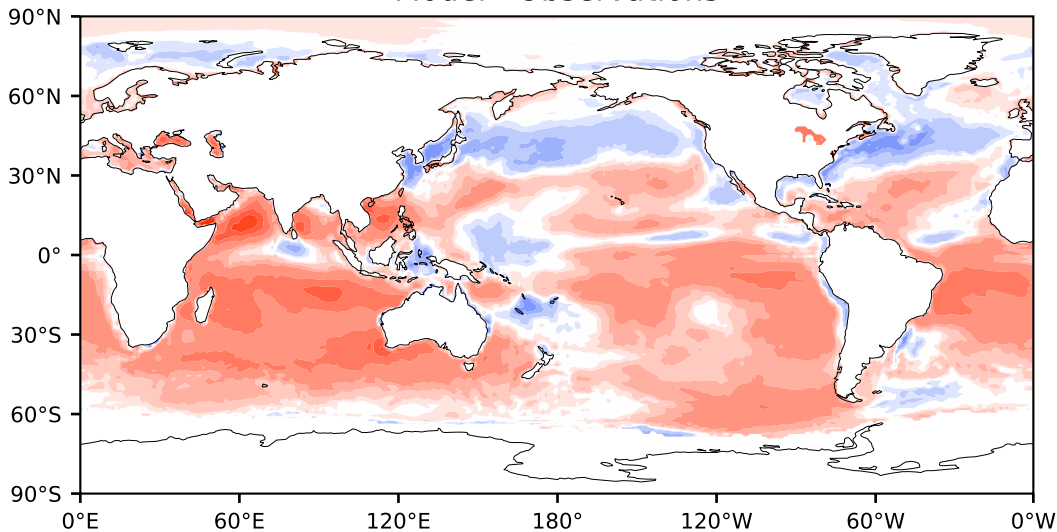

Model - Observations

Max 287.24
Mean 20.44
Min -145.01

RMSE 33.11
CORR 0.92