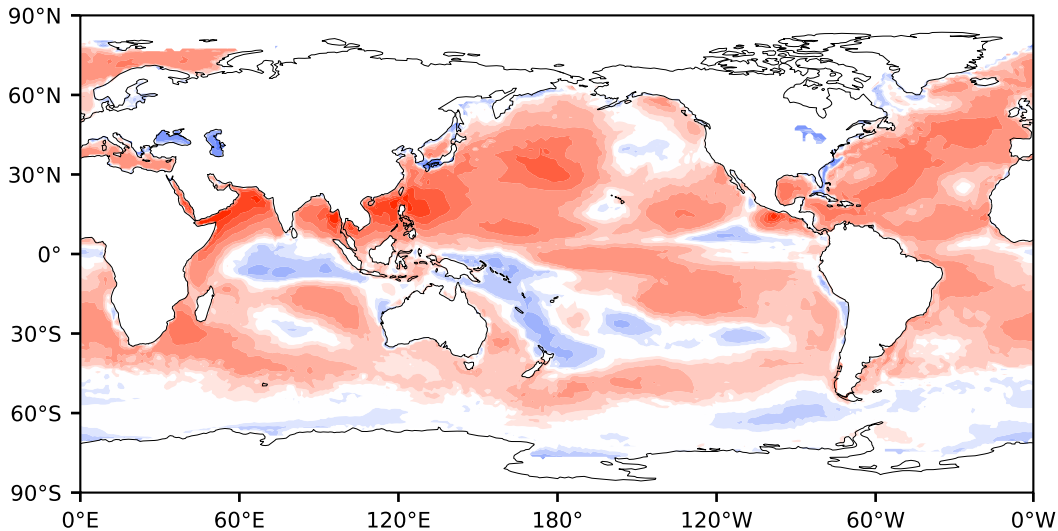

Model - Observations

Max 228.34
Mean 20.61
Min -130.95

RMSE 34.89
CORR 0.92