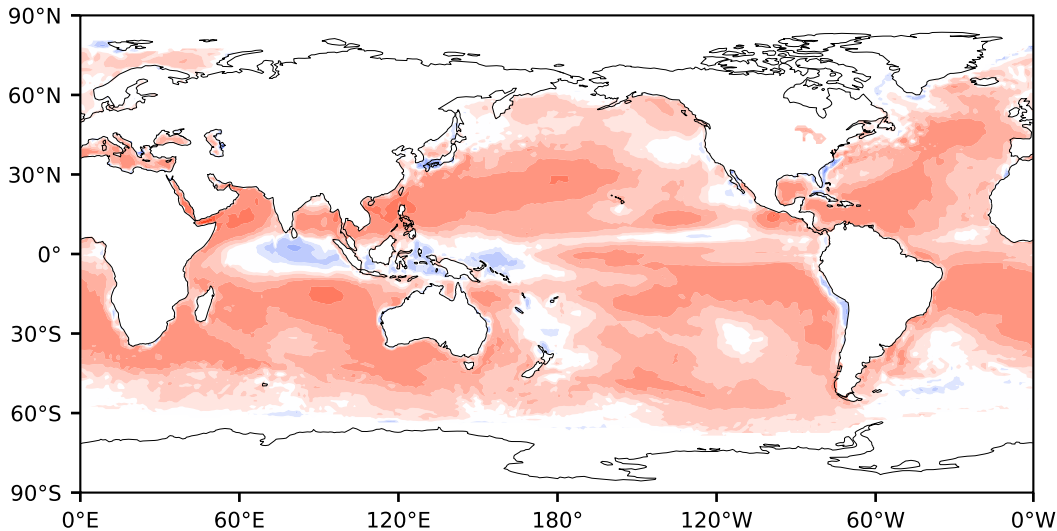

Model - Observations

Max 153.14
Mean 19.90
Min -123.50

RMSE 25.59
CORR 0.94