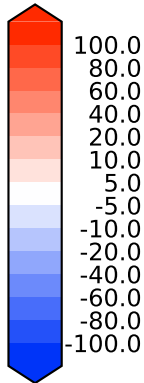

# Model - Observations

Max 96.89  
Mean 3.38  
Min -147.38

RMSE 10.22  
CORR 0.58