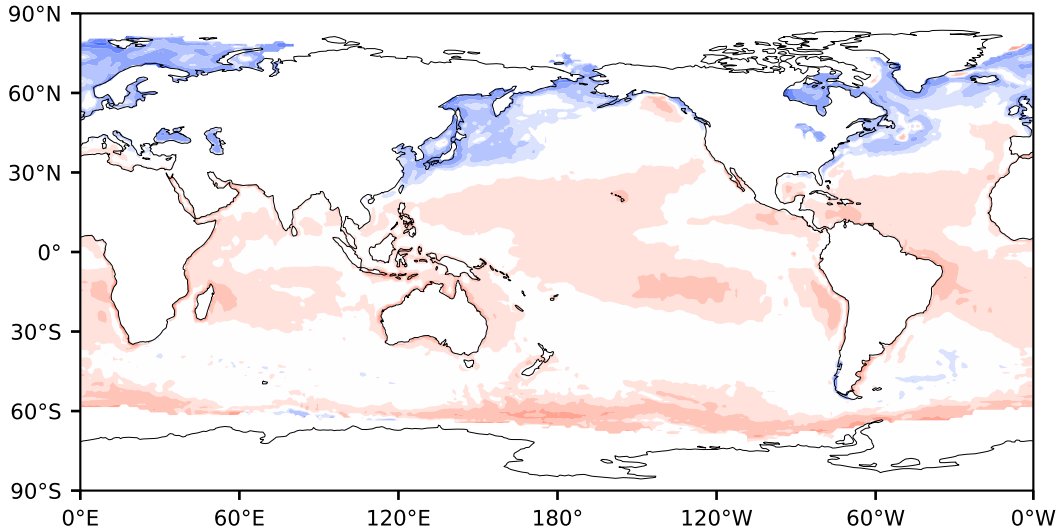

# Model - Observations

Max 96.89  
Mean 3.38  
Min -147.38

RMSE 10.22  
CORR 0.58