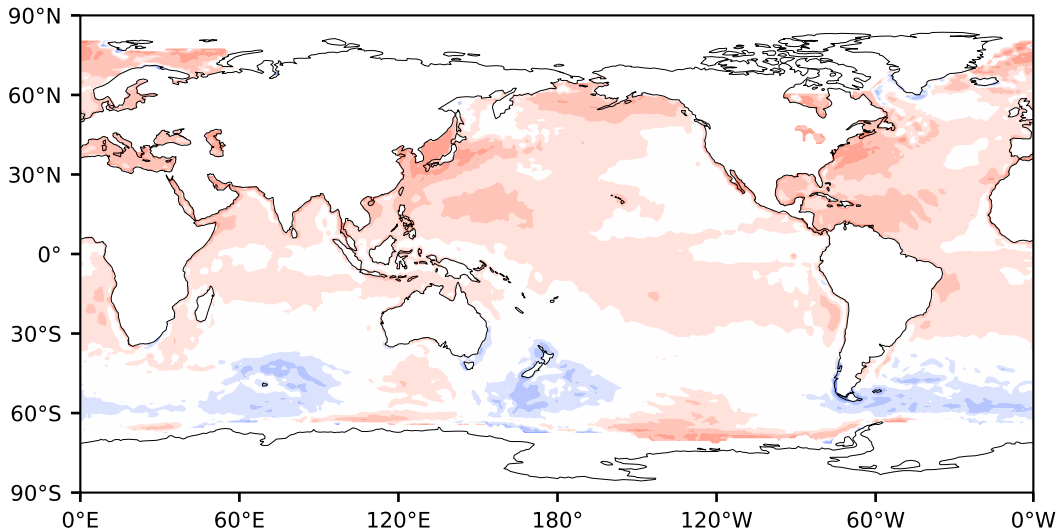

Model - Observations

Max 104.64
Mean 5.63
Min -90.97

RMSE 9.99
CORR 0.53