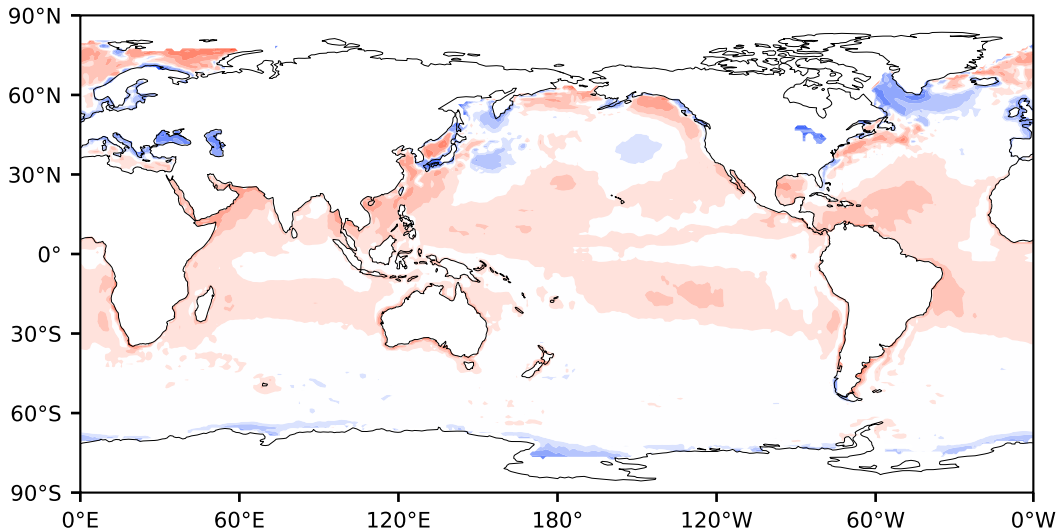

# Model - Observations

Max 148.18  
Mean 3.98  
Min -106.09

RMSE 10.67  
CORR 0.86