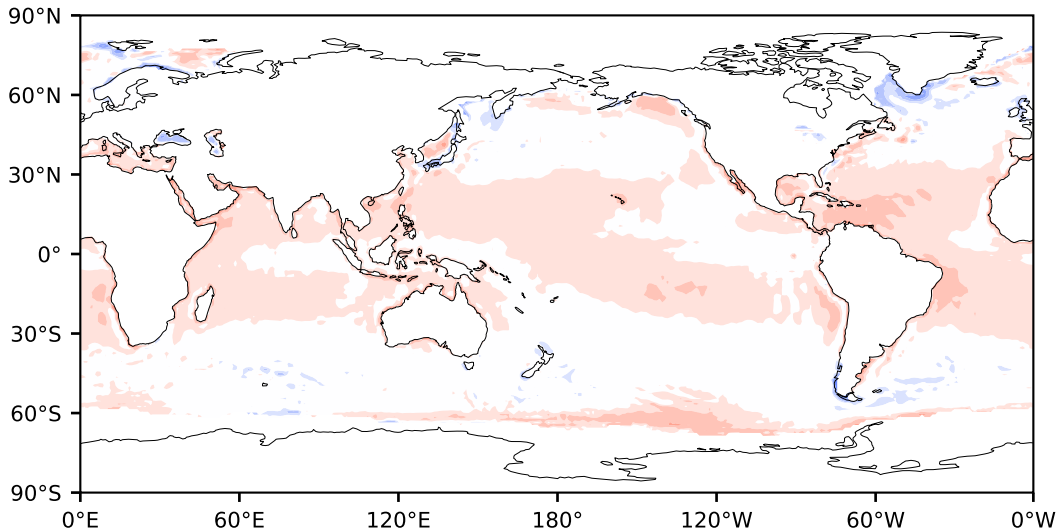

Model - Observations

Max 81.48
Mean 4.76
Min -73.58

RMSE 7.81
CORR 0.73