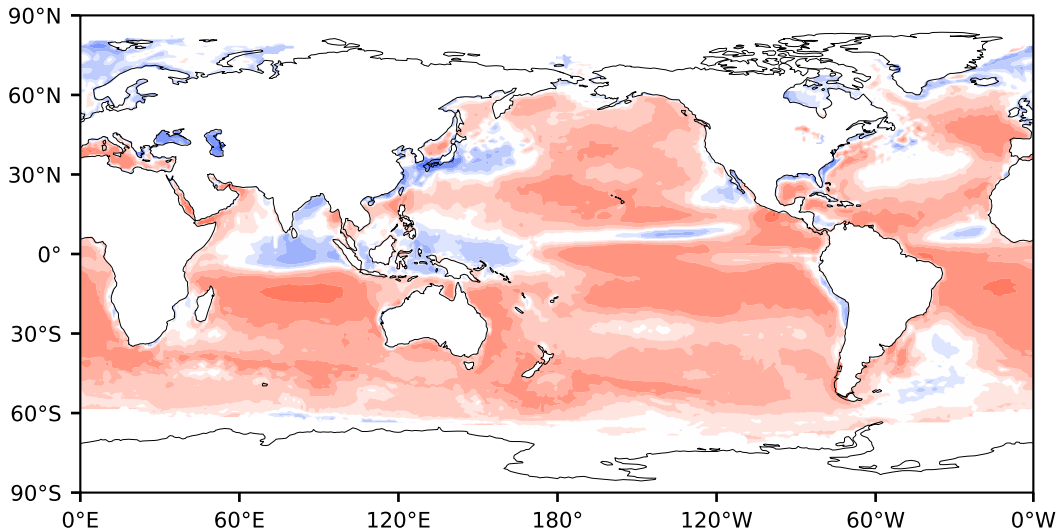

# Model - Observations

Max 155.01  
Mean 17.08  
Min -124.86

RMSE 25.51  
CORR 0.91