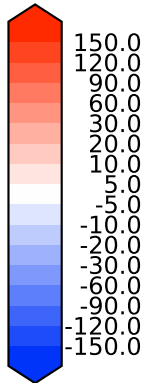

Model - Observations

Max 255.45
Mean 20.42
Min -141.97

RMSE 30.49
CORR 0.94