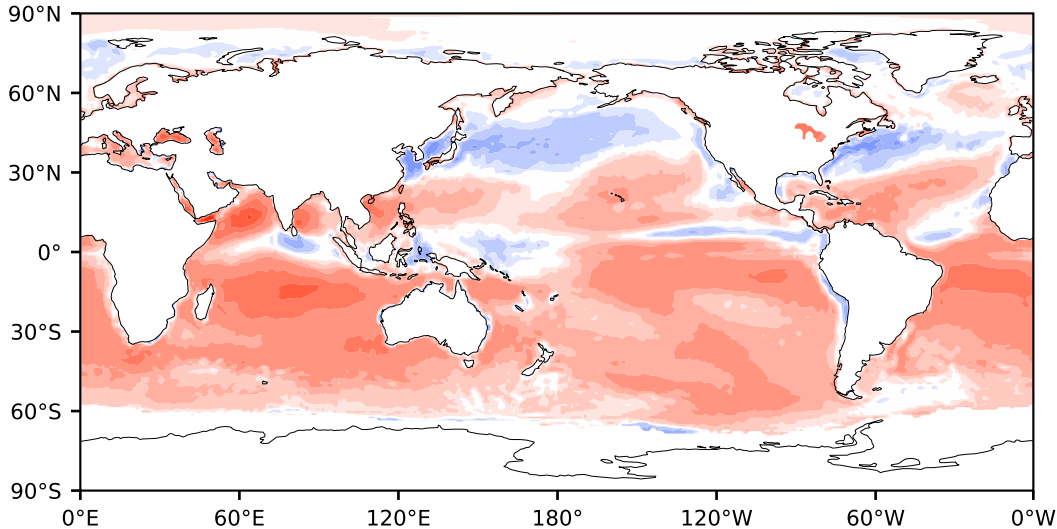

Model - Observations

Max 255.45
Mean 20.42
Min -141.97

RMSE 30.49
CORR 0.94