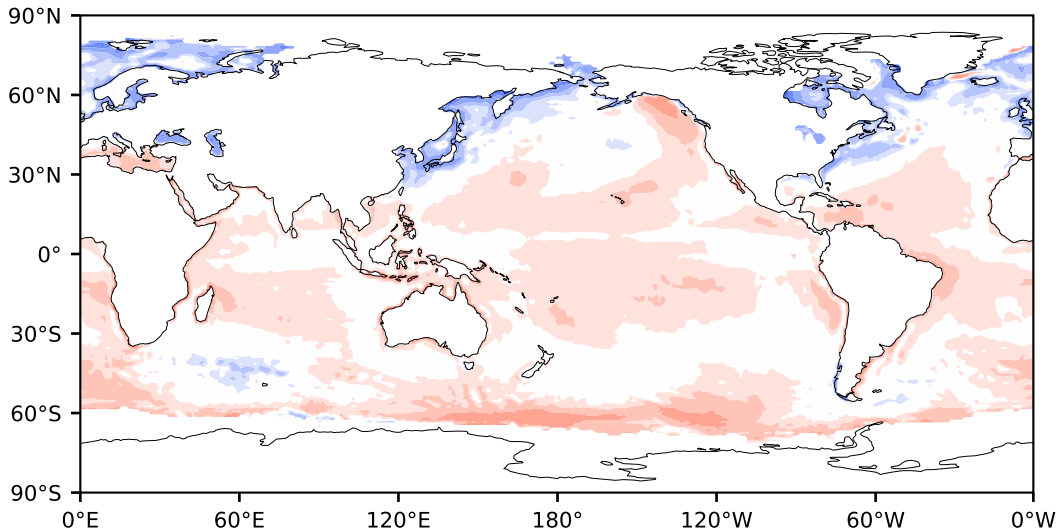

# Model - Observations

Max 98.03  
Mean 4.14  
Min -144.44

RMSE 10.48  
CORR 0.60