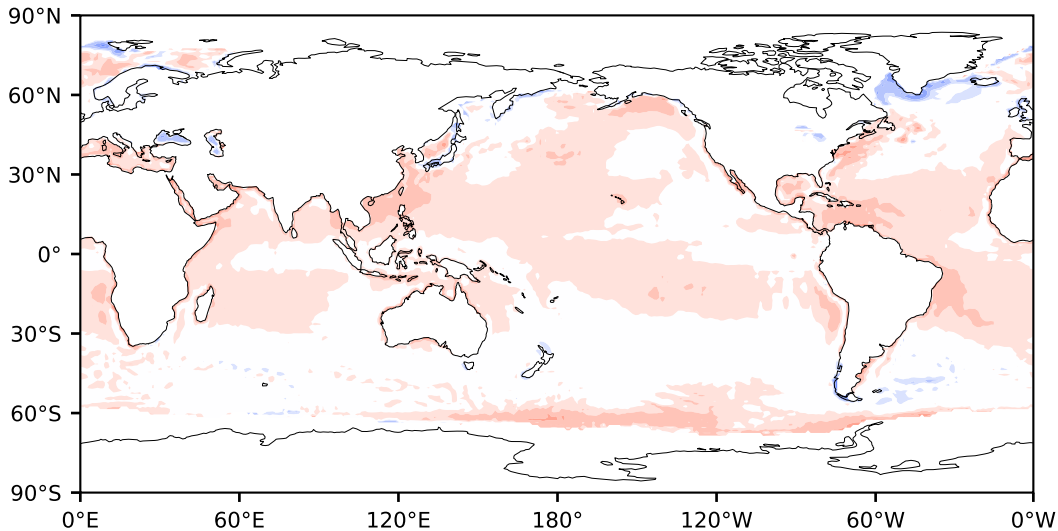

# Model - Observations

Max 79.65  
Mean 5.34  
Min -69.87

RMSE 8.12  
CORR 0.75