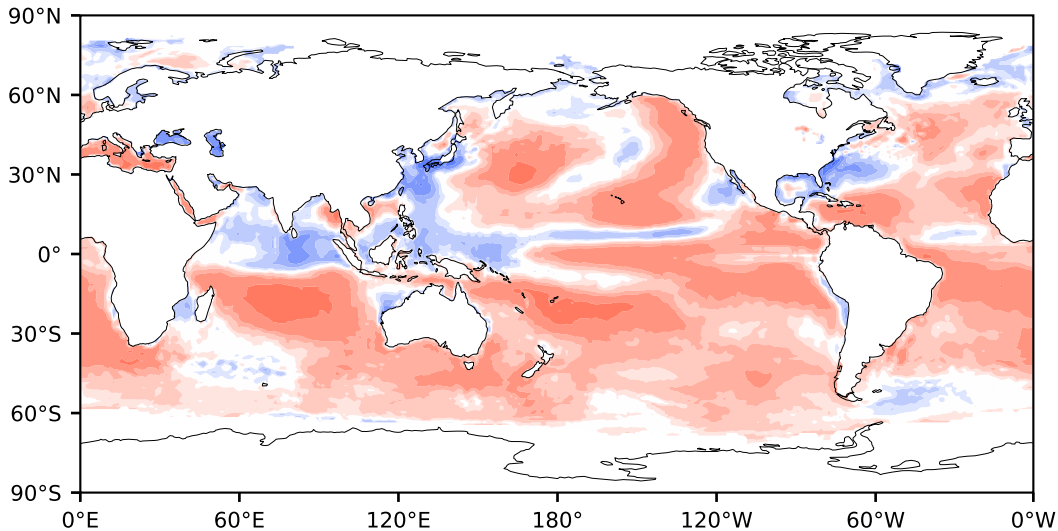

# Model - Observations

Max 121.22  
Mean 15.33  
Min -128.58

RMSE 26.53  
CORR 0.89