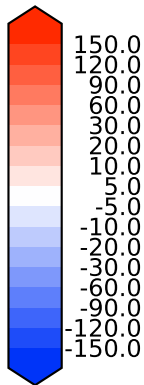

Model - Observations

Max 175.20
Mean 17.81
Min -128.99

RMSE 28.72
CORR 0.89