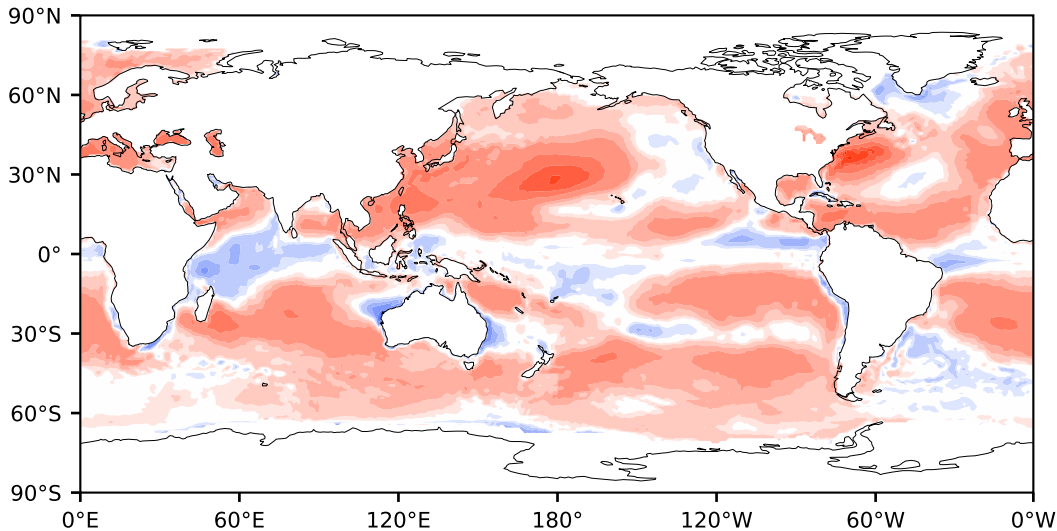

Model - Observations

Max 175.20
Mean 17.81
Min -128.99

RMSE 28.72
CORR 0.89