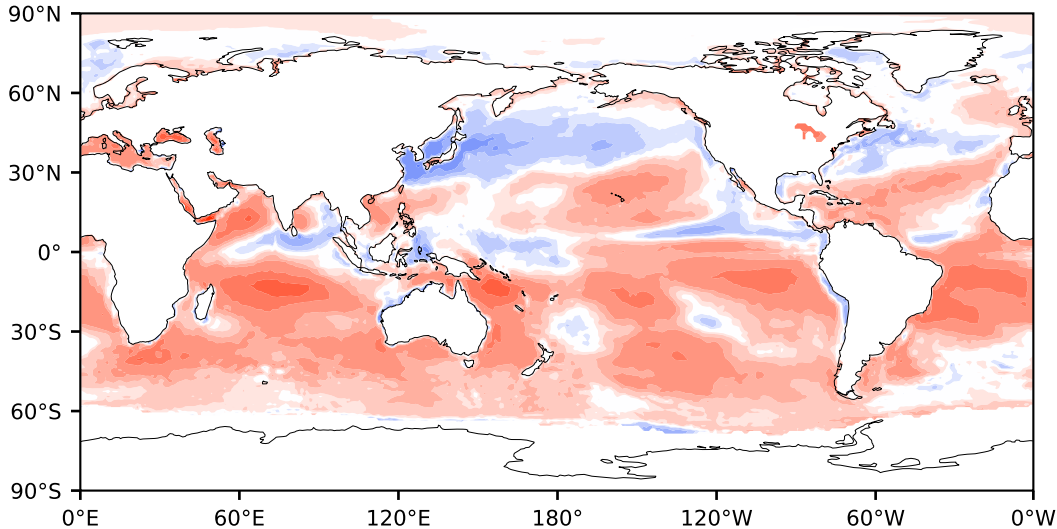

# Model - Observations

Max 230.83  
Mean 18.29  
Min -131.69

RMSE 29.88  
CORR 0.93