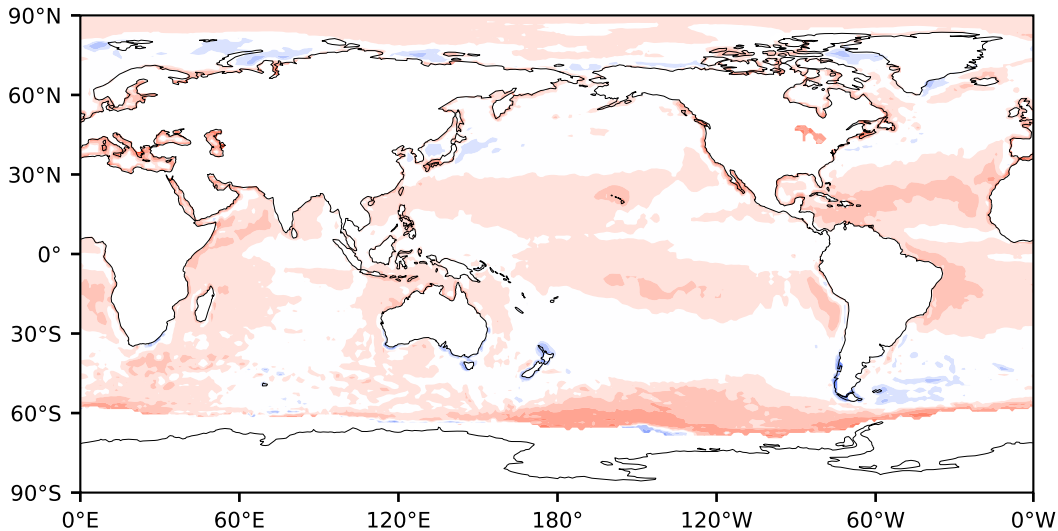

Model - Observations

Max 114.39
Mean 5.91
Min -88.64

RMSE 10.16
CORR 0.67