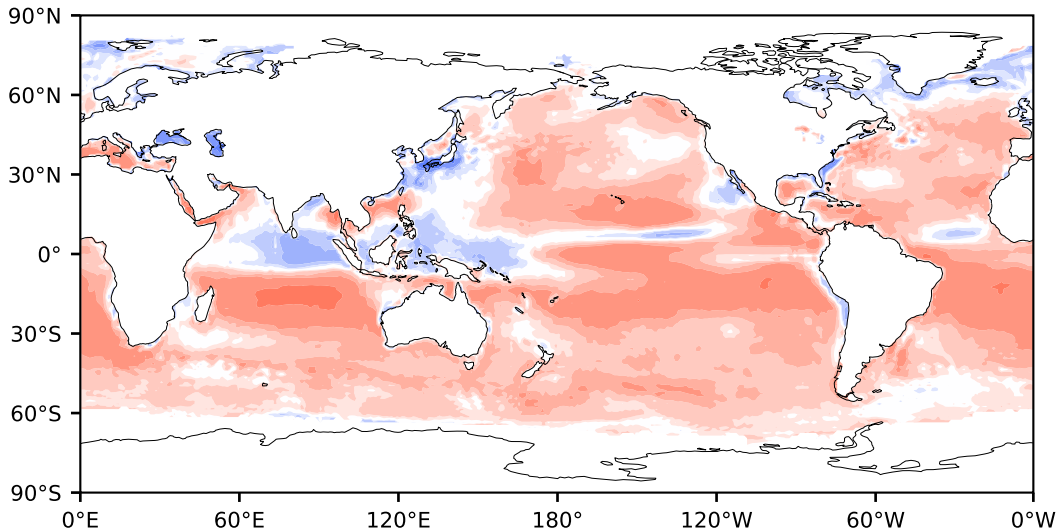

# Model - Observations

Max 140.83  
Mean 15.82  
Min -130.24

RMSE 24.24  
CORR 0.92