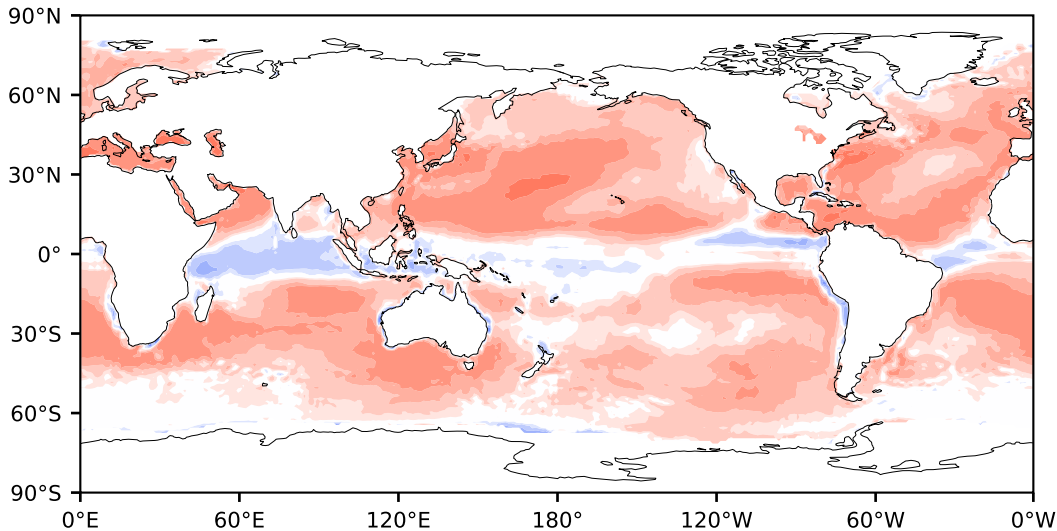

Model - Observations

Max 128.46
Mean 17.20
Min -146.84

RMSE 23.97
CORR 0.93