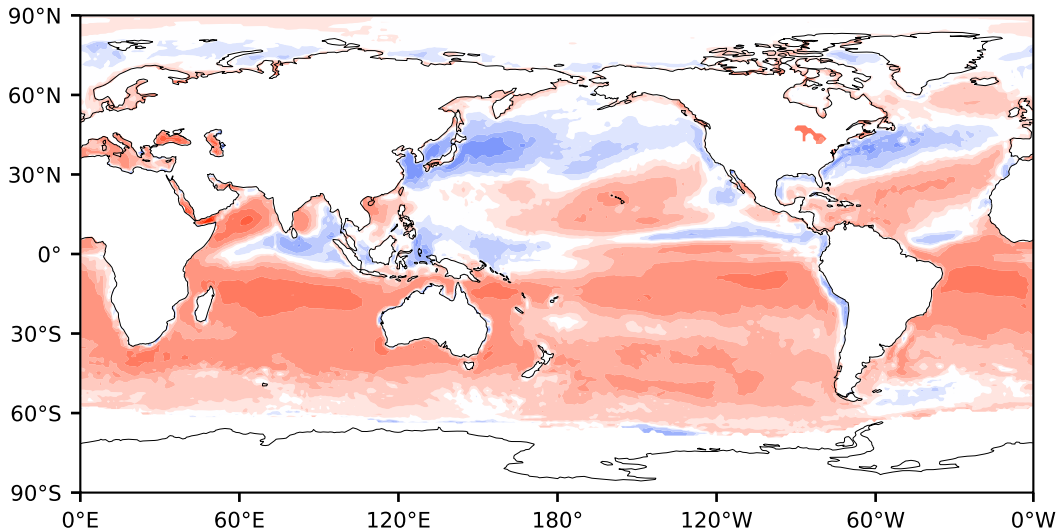

Model - Observations

Max 244.92
Mean 18.19
Min -137.64

RMSE 28.96
CORR 0.94