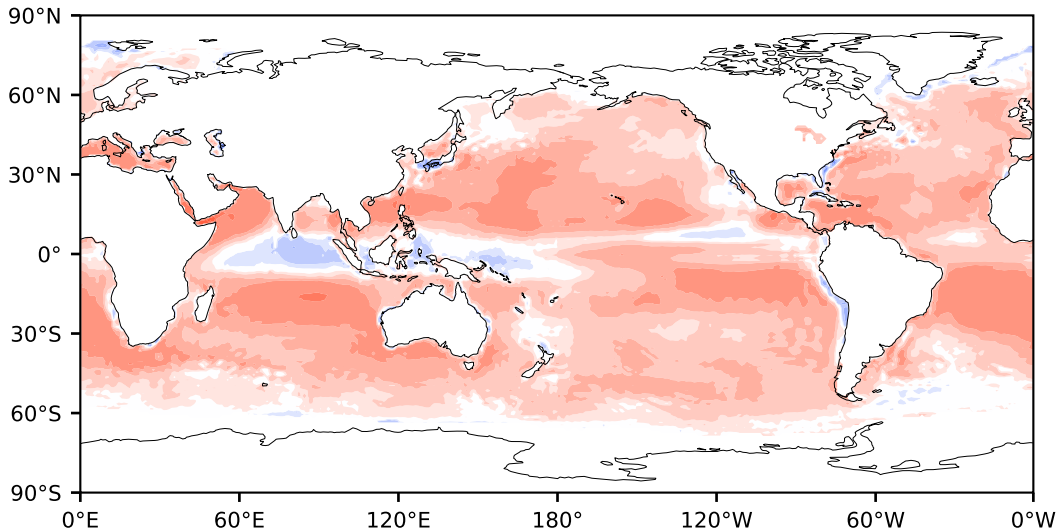

Model - Observations

Max 136.18
Mean 17.63
Min -127.73

RMSE 22.75
CORR 0.95