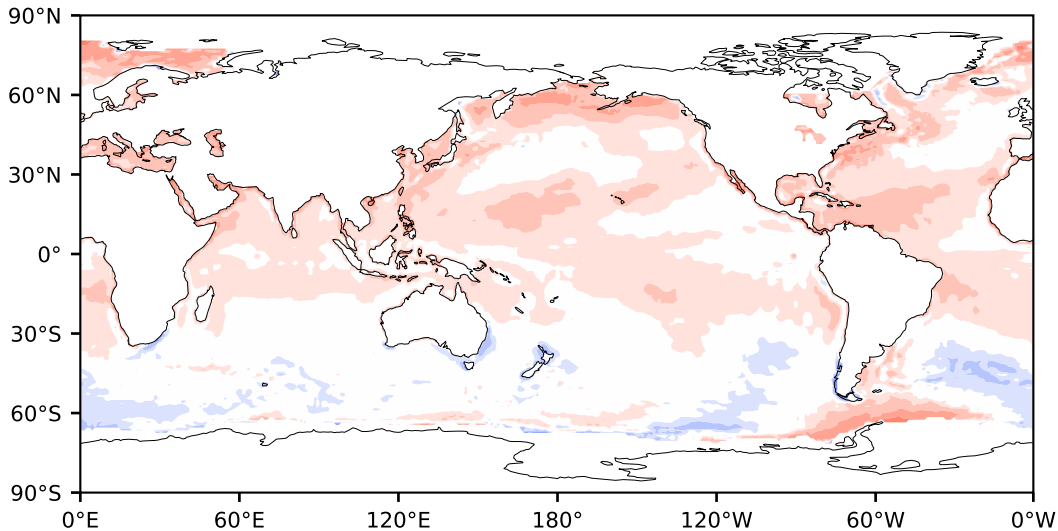

Model - Observations

Max 116.71
Mean 5.46
Min -80.30

RMSE 9.93
CORR 0.54