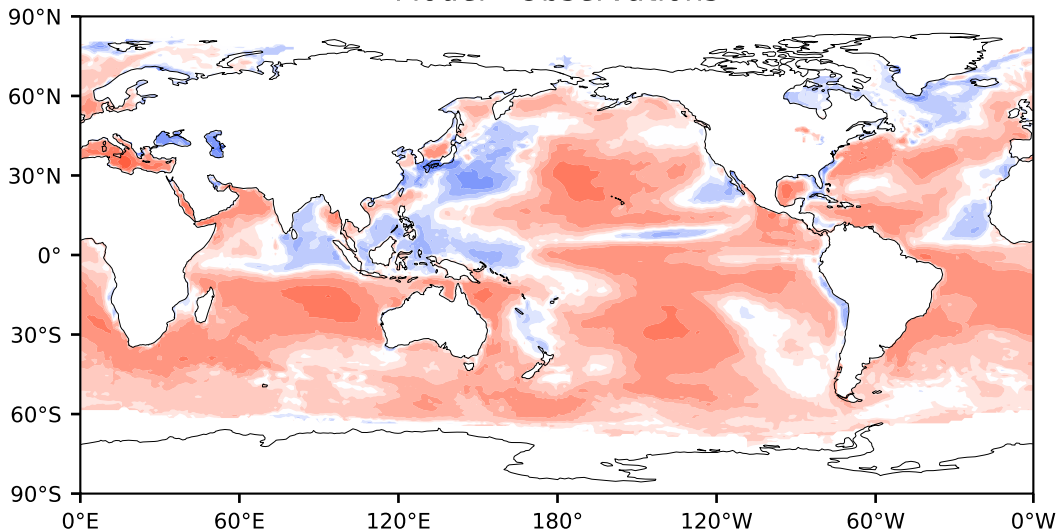

Model - Observations

Max 149.80
Mean 17.37
Min -124.36

RMSE 27.47
CORR 0.90