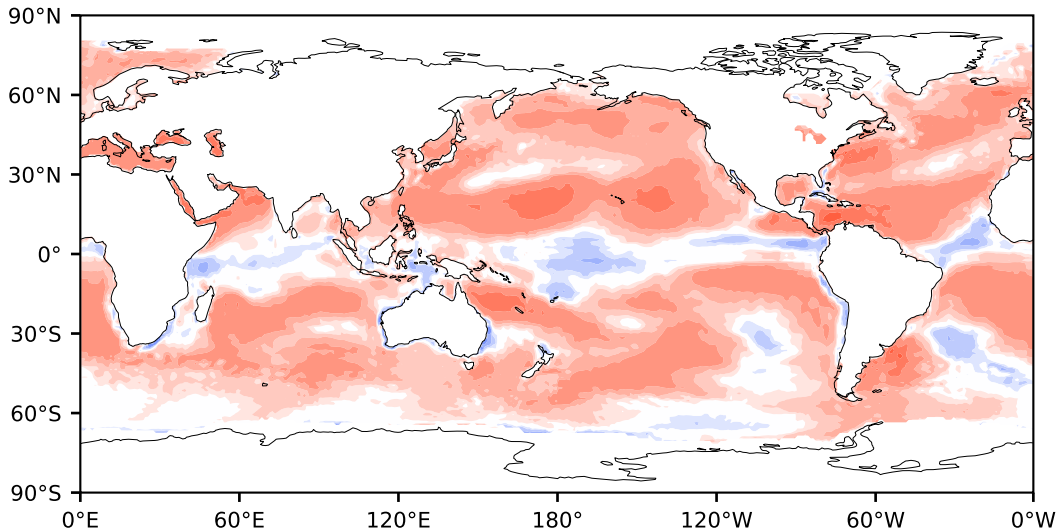

Model - Observations

Max 113.51
Mean 19.88
Min -133.14

RMSE 27.95
CORR 0.92