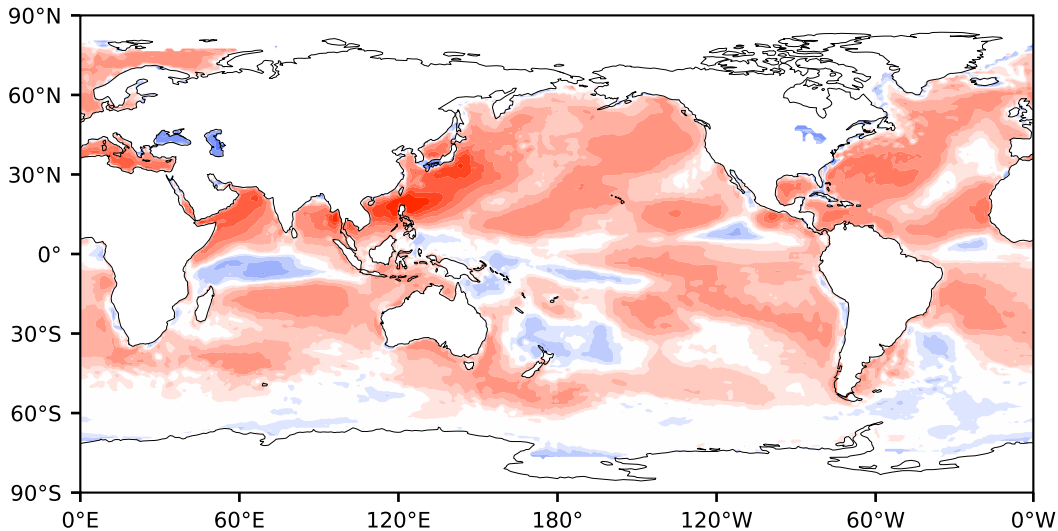

# Model - Observations

Max 207.48  
Mean 18.78  
Min -141.89

RMSE 31.69  
CORR 0.93