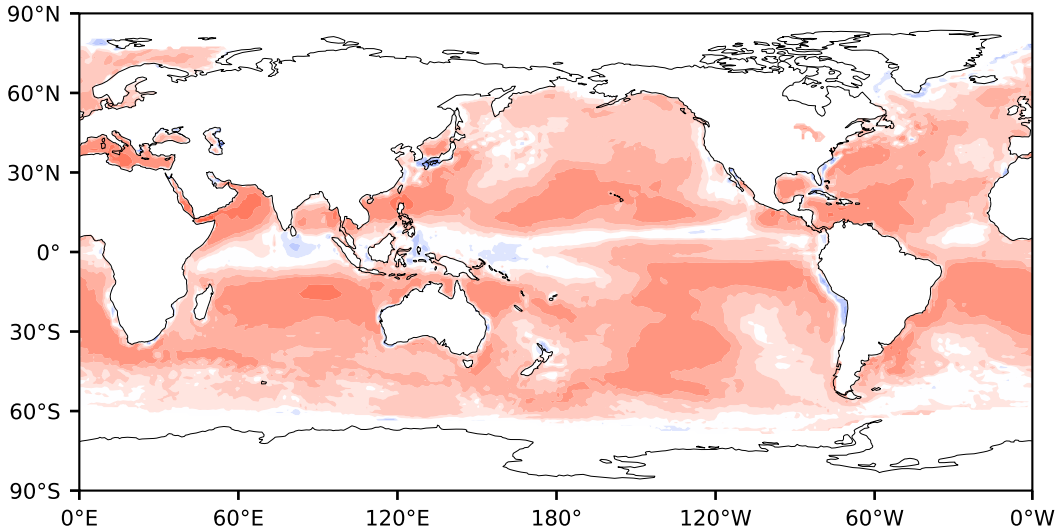

Model - Observations

Max 130.67
Mean 19.60
Min -122.39

RMSE 24.61
CORR 0.95