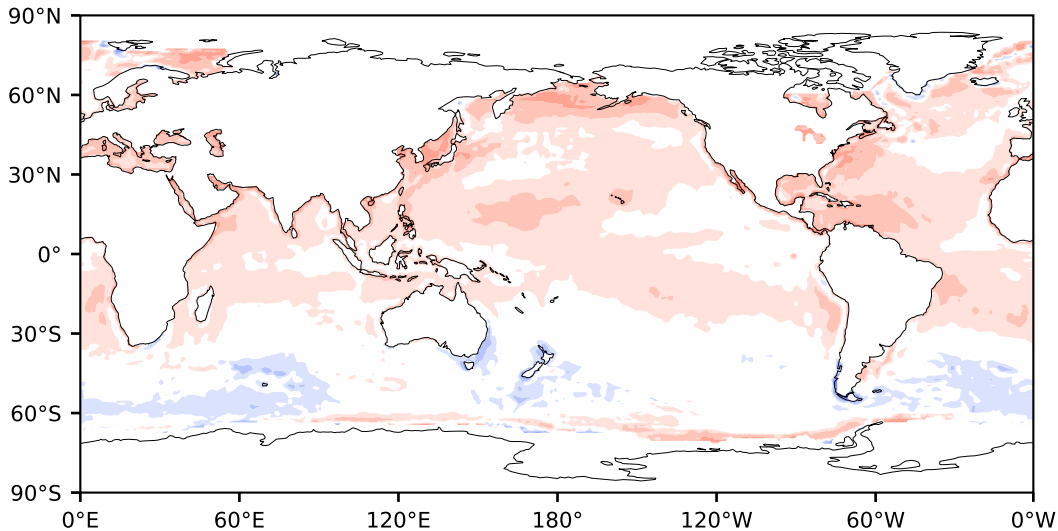

Model - Observations

Max 107.61
Mean 5.37
Min -84.78

RMSE 9.66
CORR 0.54