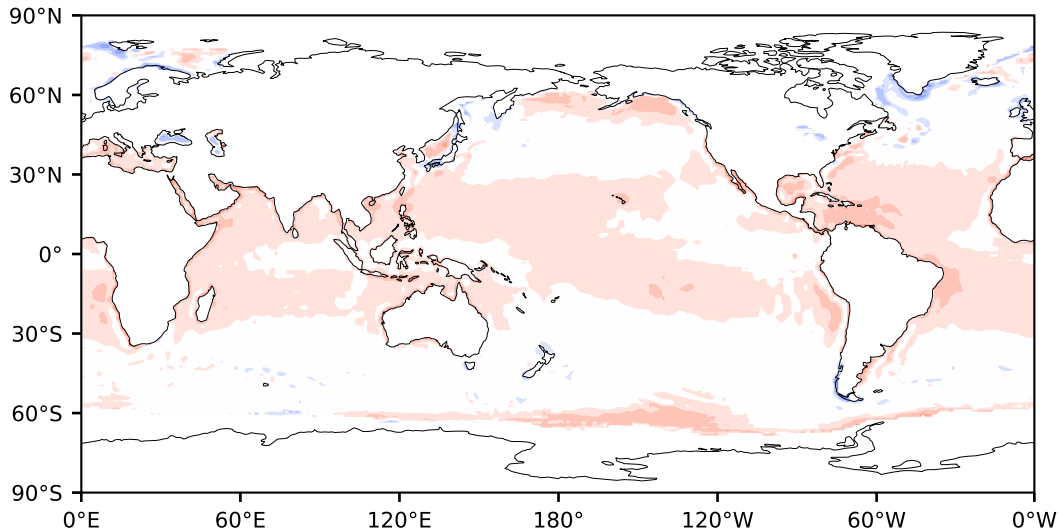

# Model - Observations

Max 84.35  
Mean 4.78  
Min -73.59

RMSE 7.81  
CORR 0.73