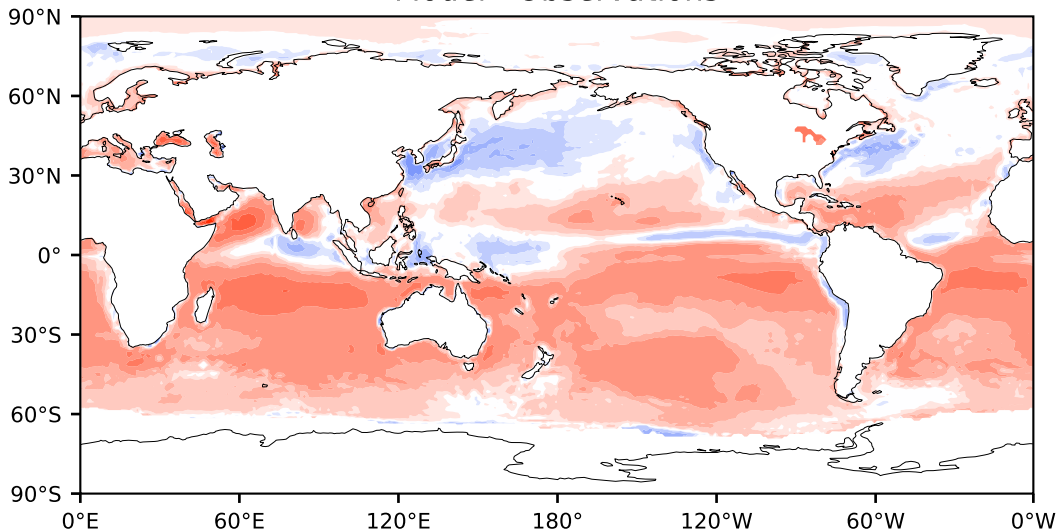

Model - Observations

Max 238.81
Mean 19.97
Min -142.04

RMSE 29.71
CORR 0.94