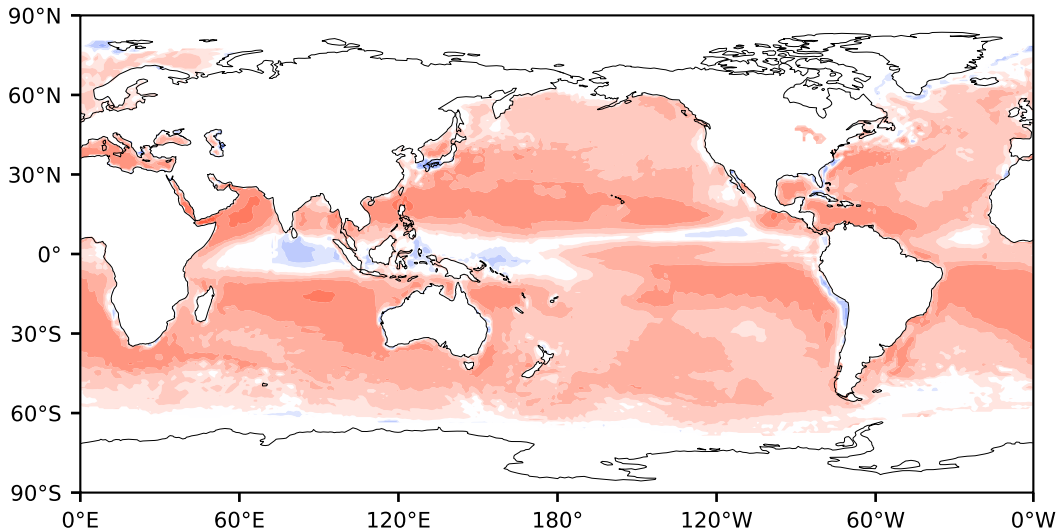

Model - Observations

Max 136.49
Mean 19.52
Min -123.94

RMSE 24.22
CORR 0.96