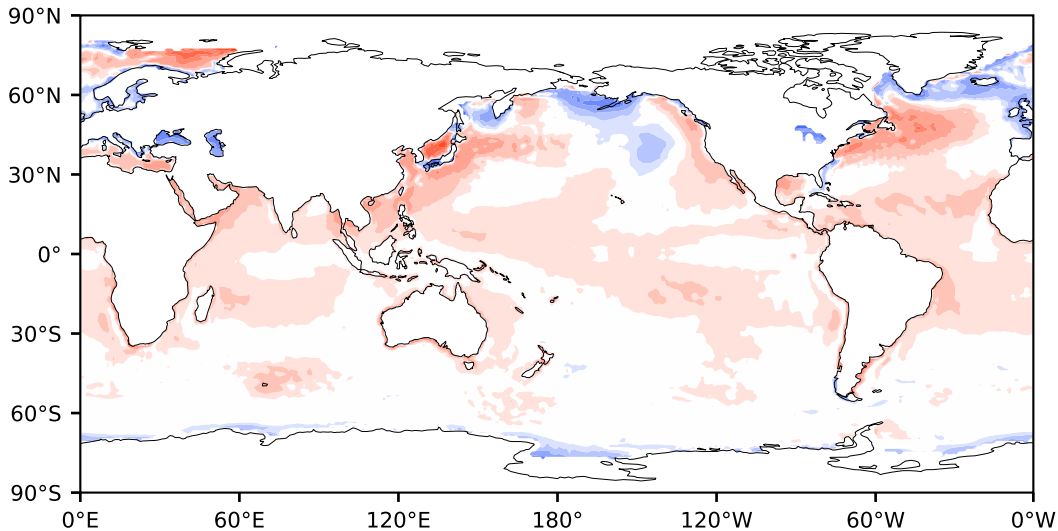

Model - Observations

Max 147.26
Mean 4.55
Min -106.77

RMSE 11.54
CORR 0.87