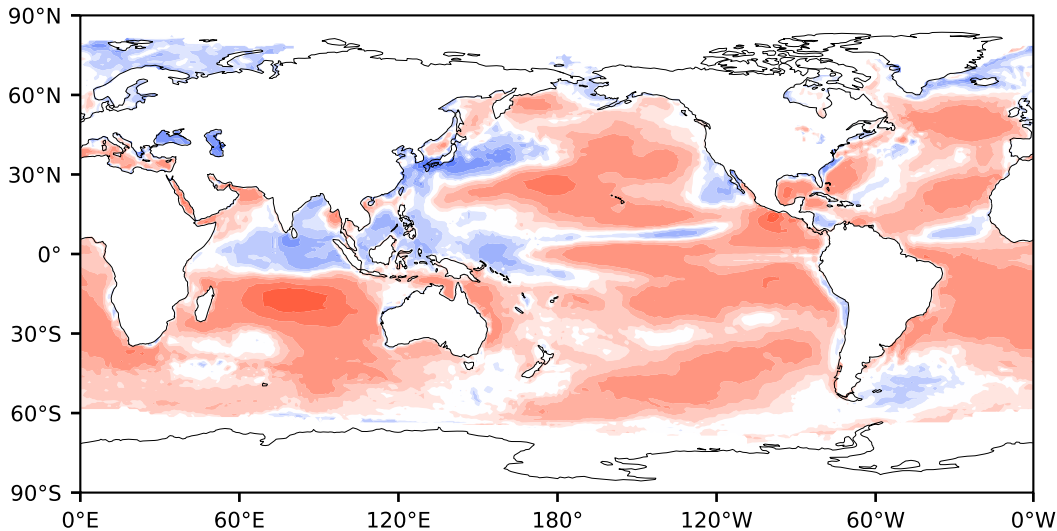

Model - Observations

Max 138.83
Mean 16.43
Min -113.64

RMSE 28.06
CORR 0.89