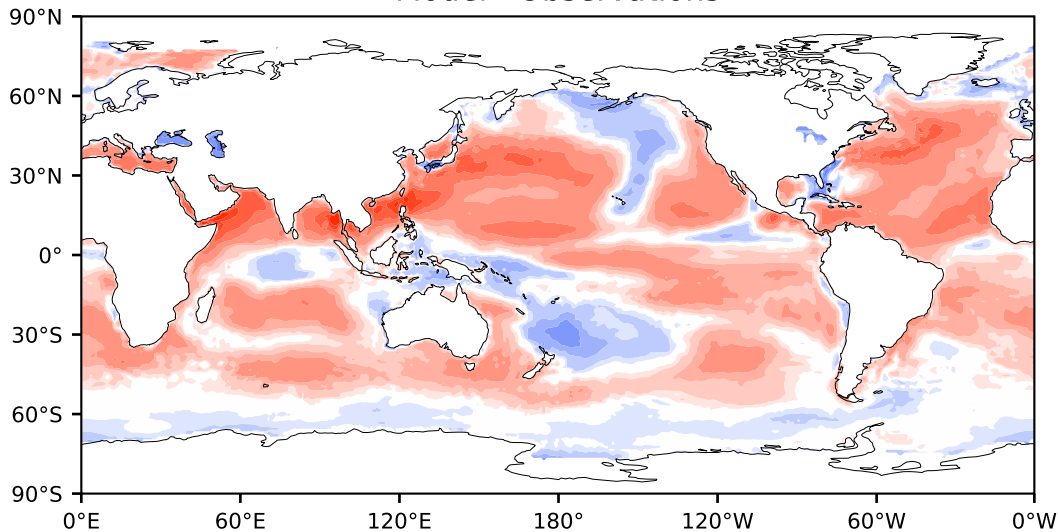

# Model - Observations

Max 228.89  
Mean 18.27  
Min -130.52

RMSE 33.08  
CORR 0.92