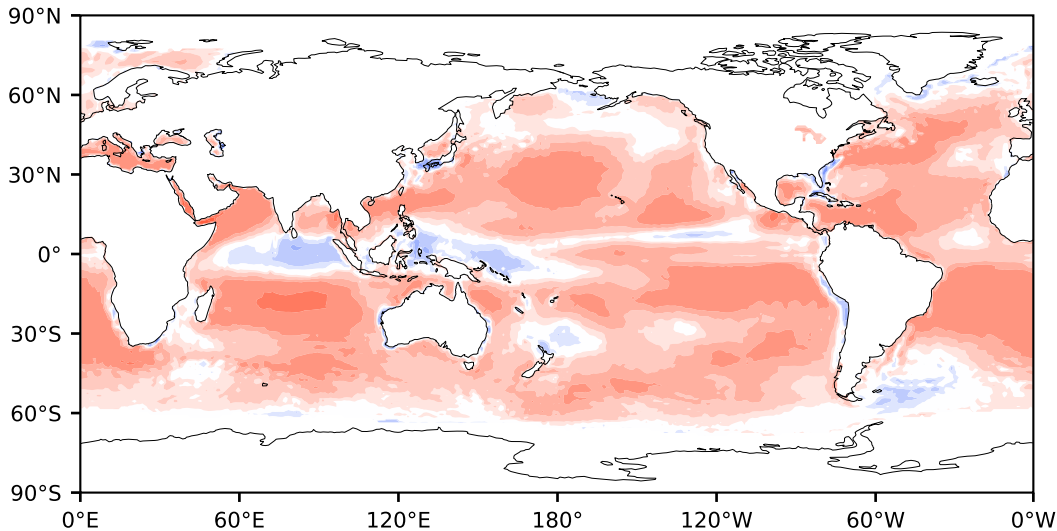

Model - Observations

Max 128.20
Mean 18.39
Min -109.63

RMSE 24.66
CORR 0.94