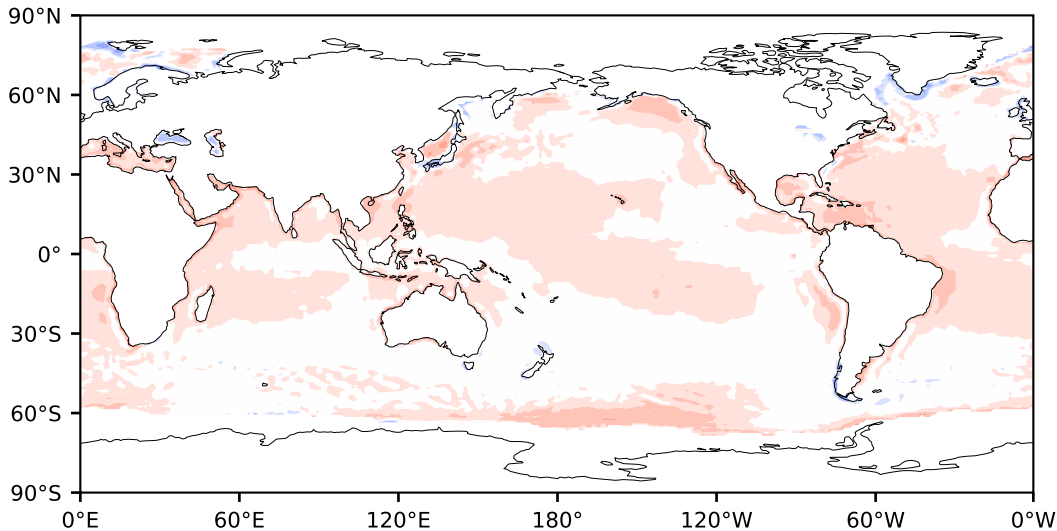

# Model - Observations

Max 79.81  
Mean 5.31  
Min -65.64

RMSE 7.84  
CORR 0.77