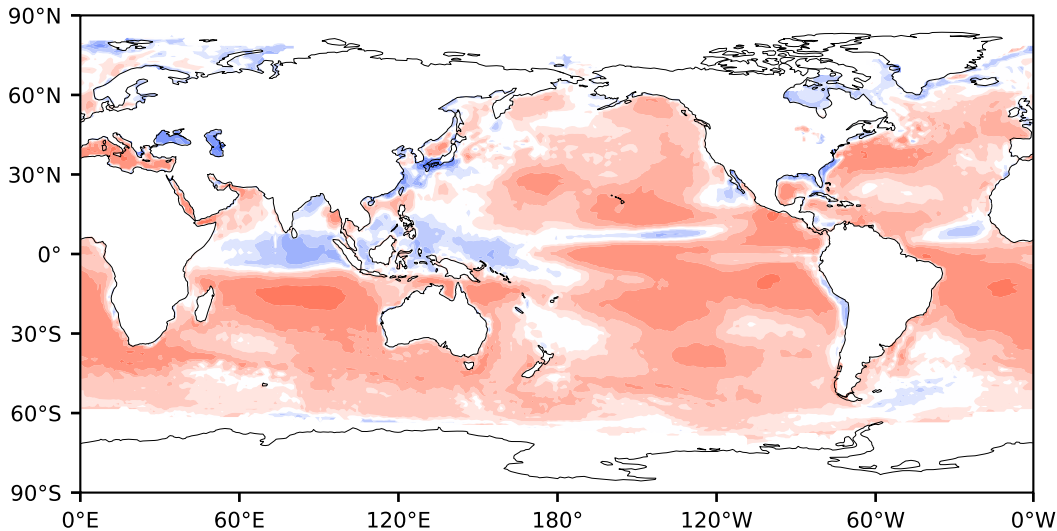

Model - Observations

Max 119.87
Mean 16.03
Min -125.63

RMSE 24.57
CORR 0.92