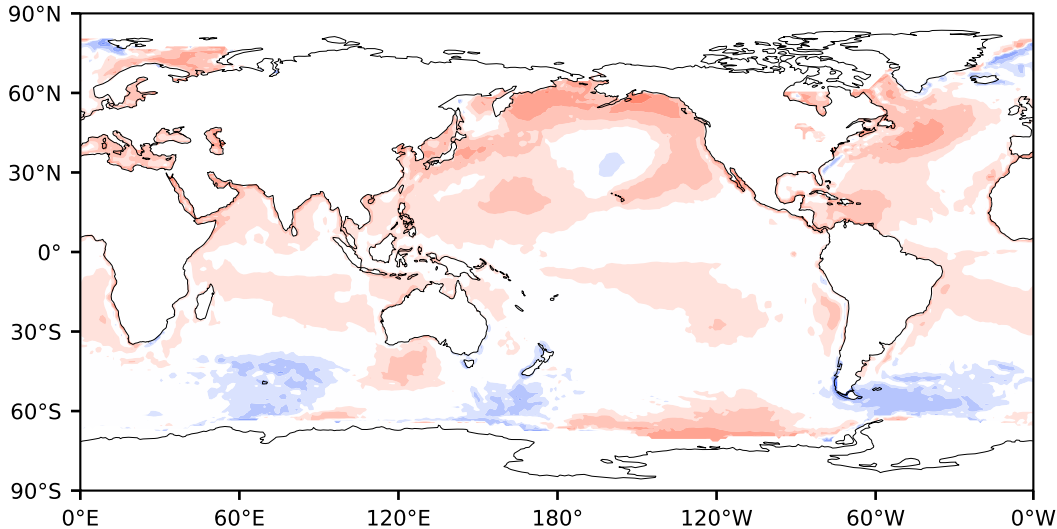

Model - Observations

Max 95.57
Mean 5.00
Min -118.51

RMSE 9.82
CORR 0.54