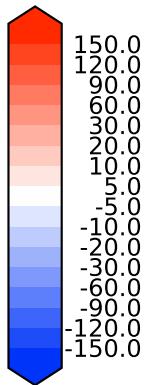

# Model - Observations

Max 274.29  
Mean 21.53  
Min -133.89

RMSE 33.74  
CORR 0.92