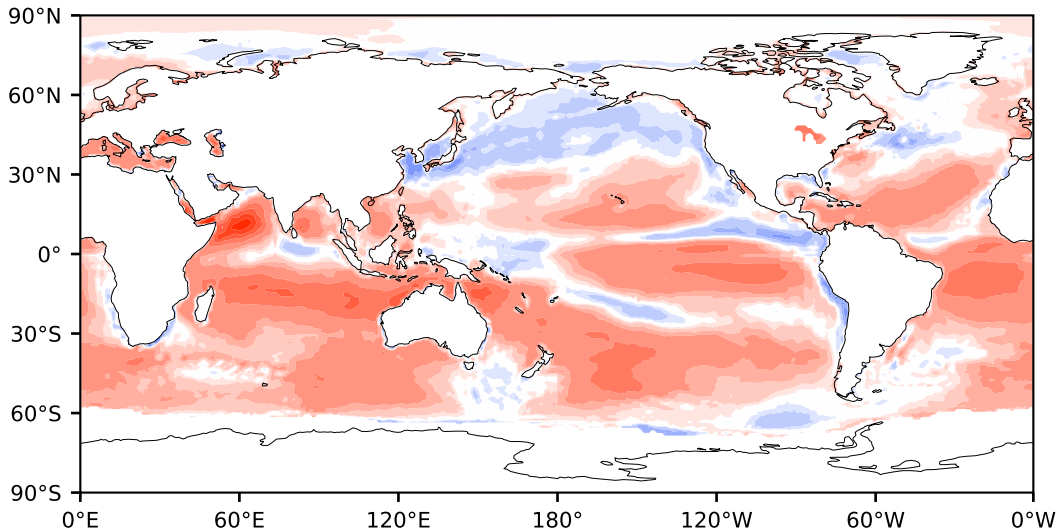

# Model - Observations

Max 274.29  
Mean 21.53  
Min -133.89

RMSE 33.74  
CORR 0.92