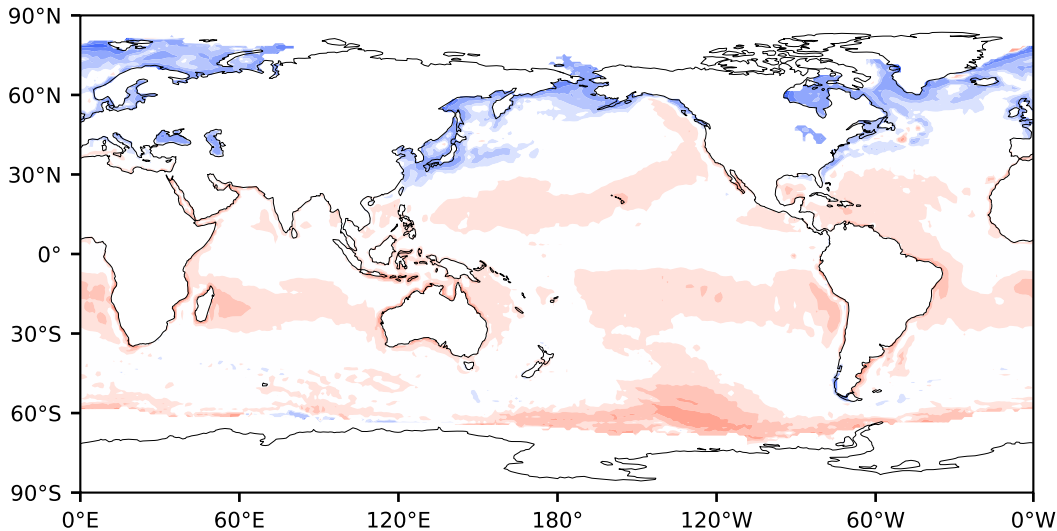

# Model - Observations

Max 102.22  
Mean 2.87  
Min -150.63

RMSE 9.98  
CORR 0.59