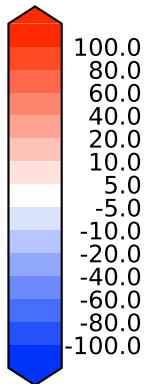

# Model - Observations

Max 148.65  
Mean 3.46  
Min -110.24

RMSE 10.27  
CORR 0.87