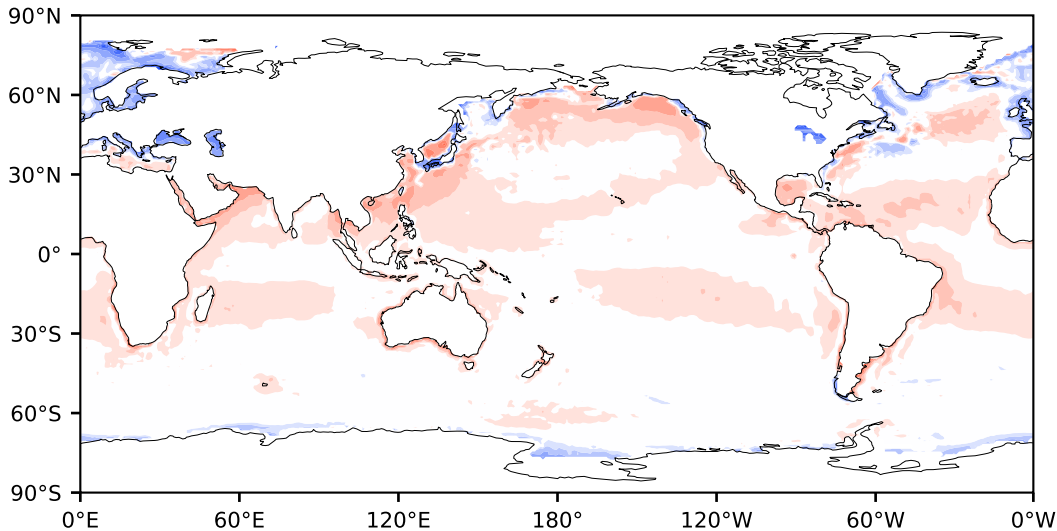

# Model - Observations

Max 148.65  
Mean 3.46  
Min -110.24

RMSE 10.27  
CORR 0.87