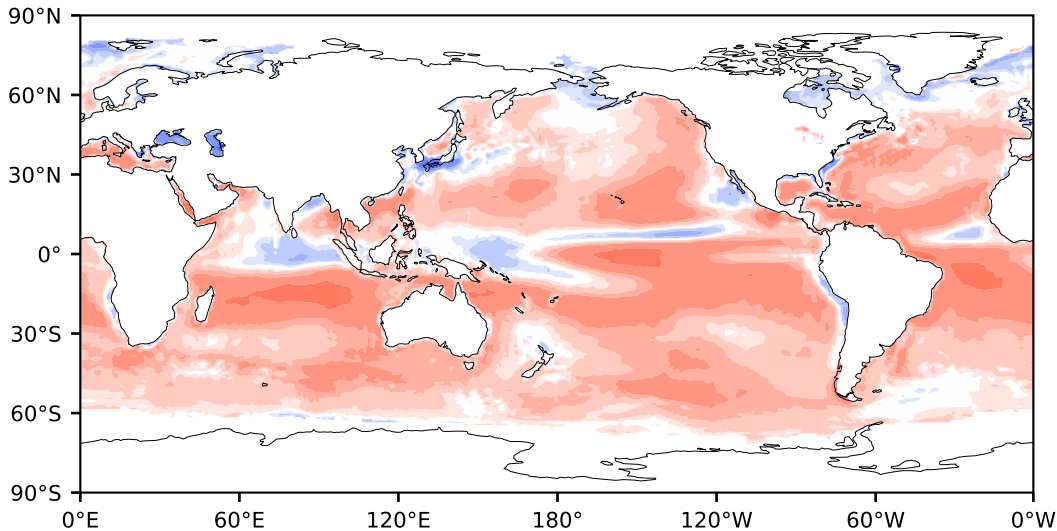

Model - Observations

Max 149.28
Mean 18.61
Min -129.44

RMSE 26.93
CORR 0.92