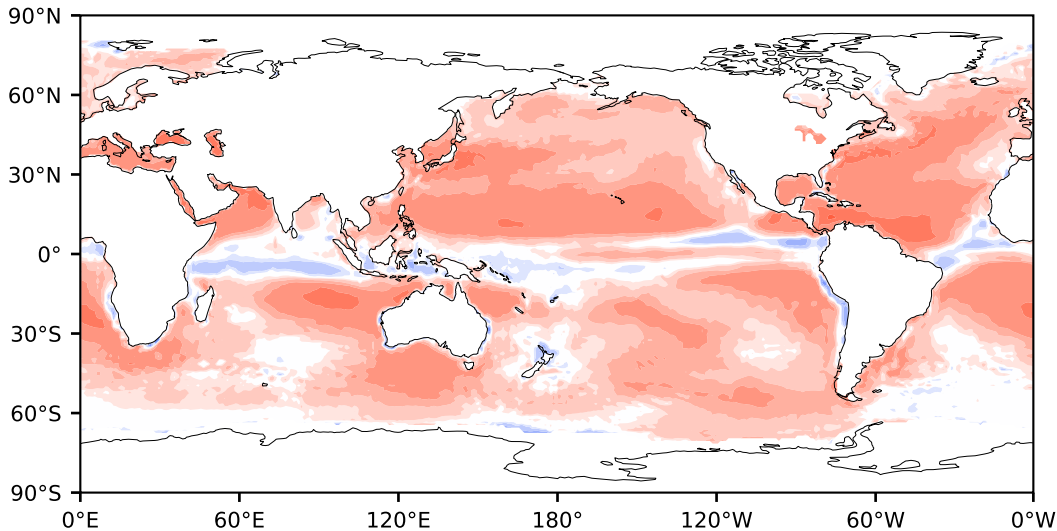

Model - Observations

Max 123.08
Mean 20.58
Min -135.10

RMSE 27.85
CORR 0.93