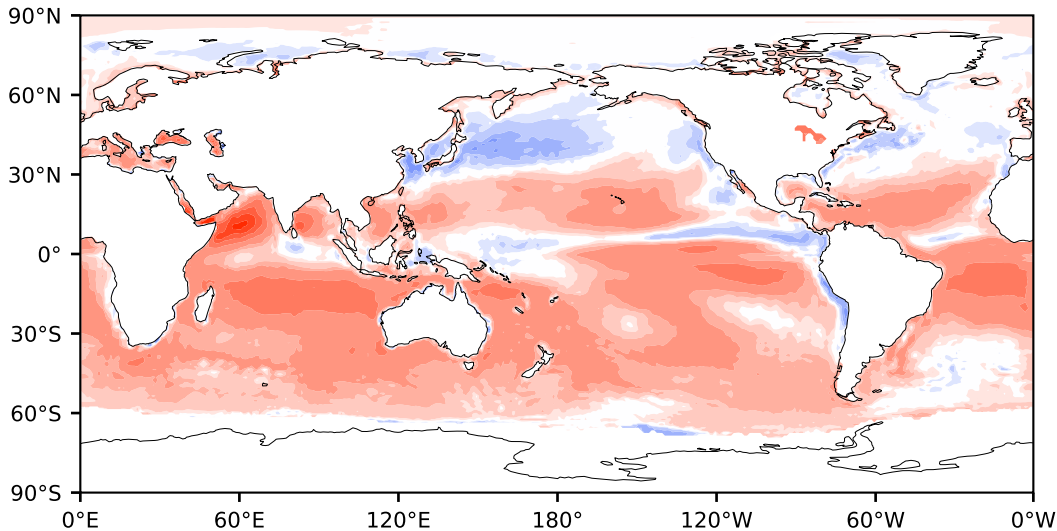

Model - Observations

Max 272.82
Mean 21.62
Min -139.48

RMSE 32.02
CORR 0.94