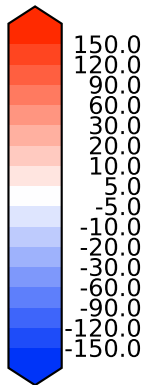

Model - Observations

Max 272.82
Mean 21.62
Min -139.48

RMSE 32.02
CORR 0.94