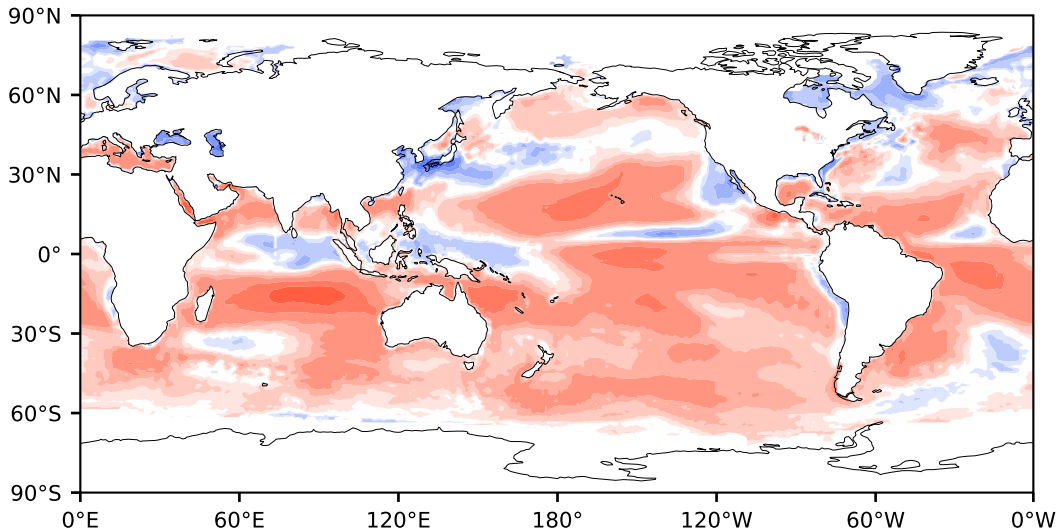

# Model - Observations

Max 197.69  
Mean 19.41  
Min -120.32

RMSE 30.72  
CORR 0.89