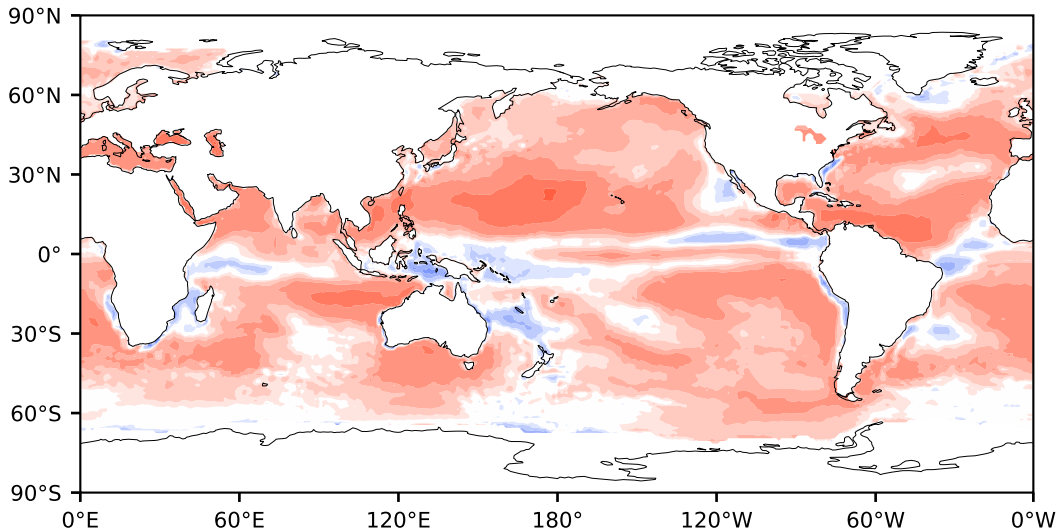

Model - Observations

Max 121.84
Mean 21.05
Min -146.08

RMSE 29.38
CORR 0.91